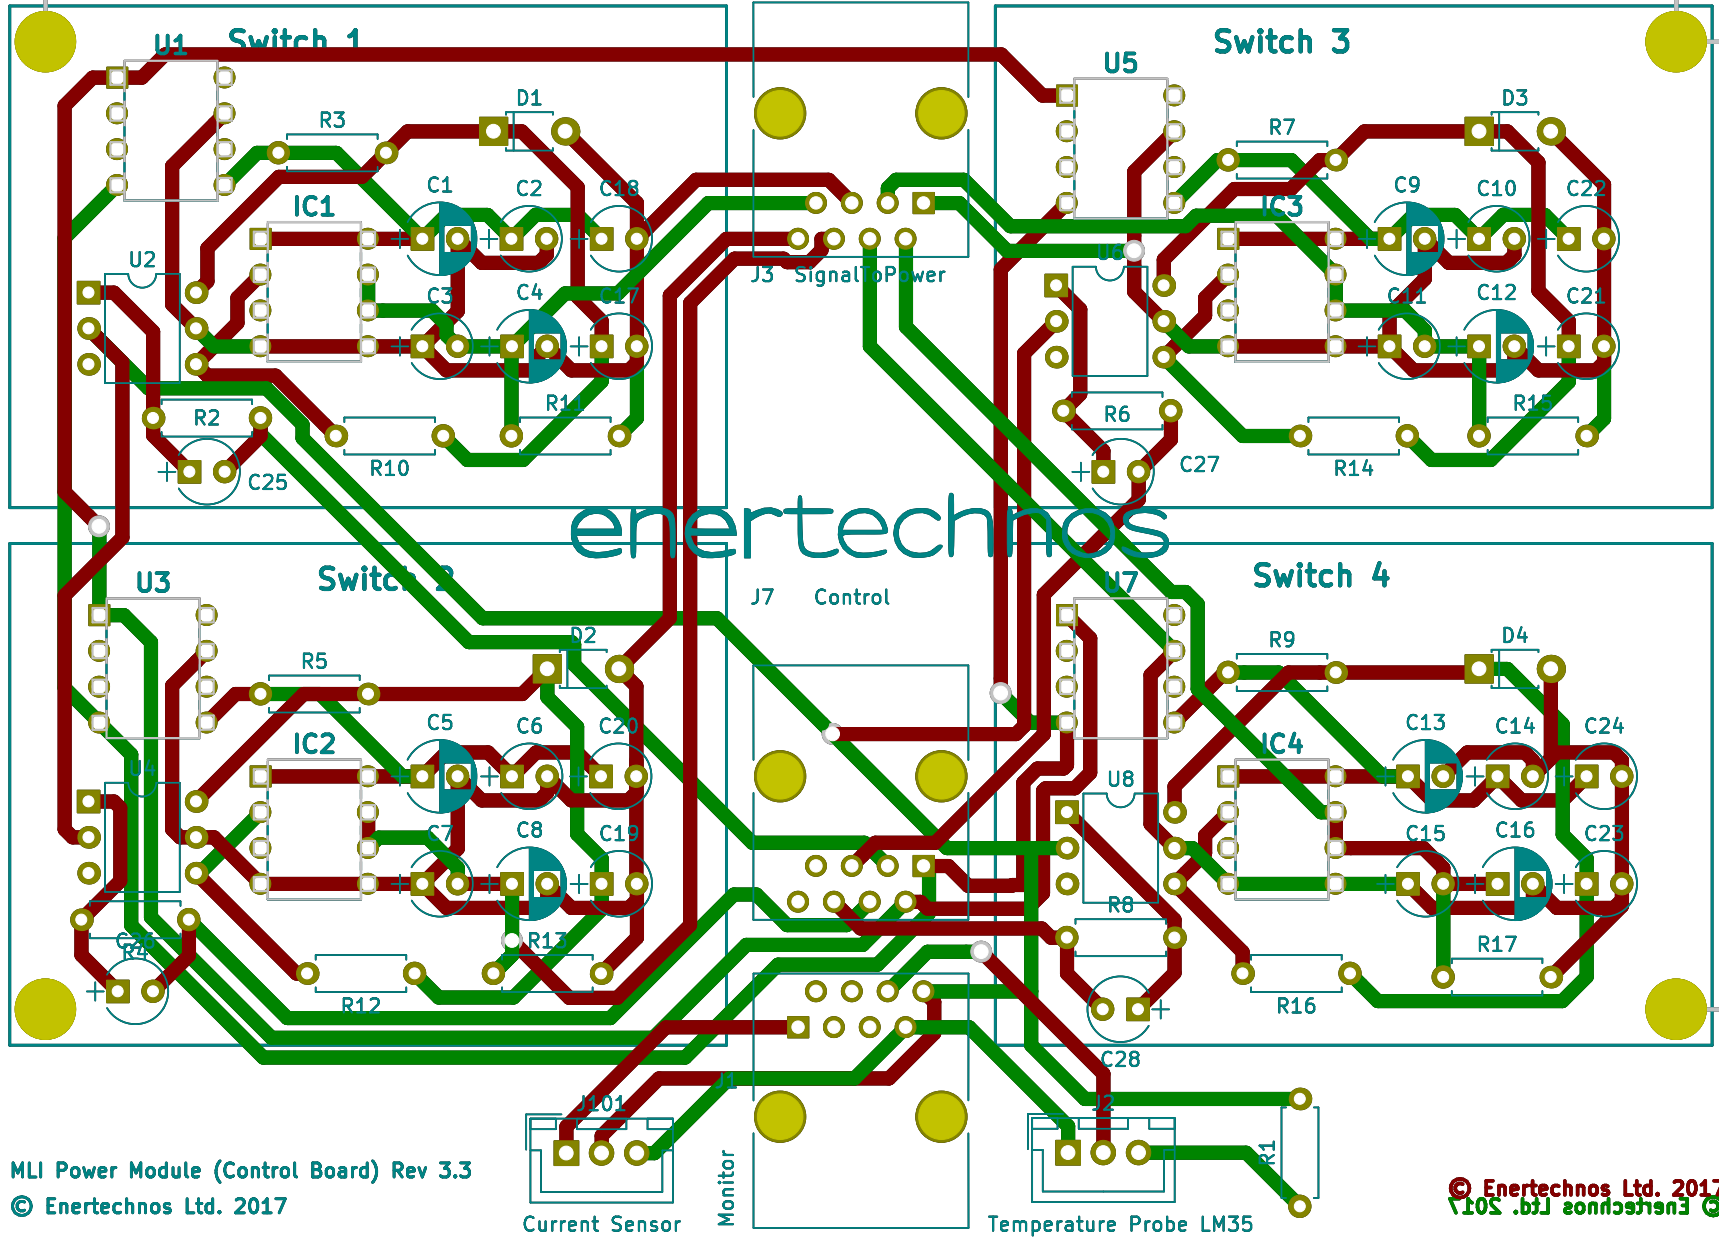

125.730 mm

115.570 mm

68.580 mm

90.170 mm

enertechnos

MLI Power Module (Control Board) Rev 3.3
 © Enertechnos Ltd. 2017

© Enertechnos Ltd. 2017
 105 .bjj 30nd39h3 3